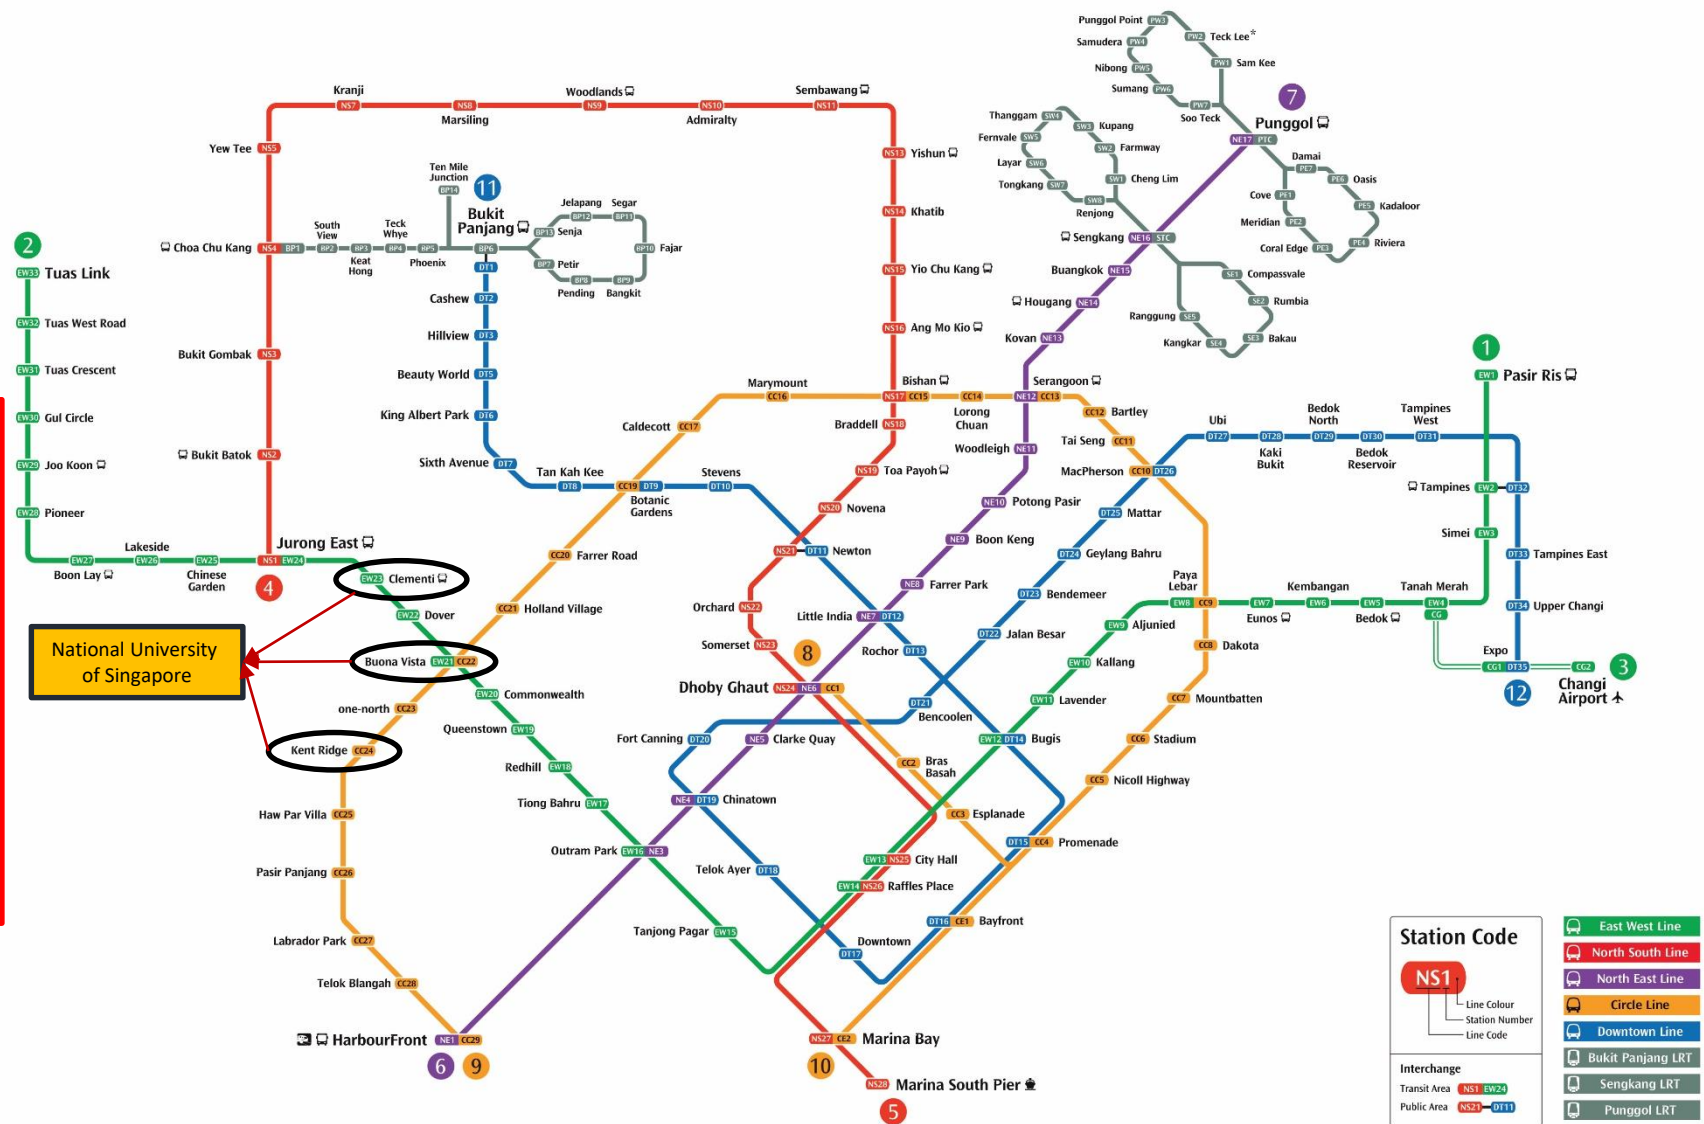

# System Map

\* station not in operation

- Between MRT stations – NUS (bus stops)**
- Clementi MRT**  
To NUSS:  
1. Public 96 to Computer Centre  
2. Internal shuttle A1, D1: Central Library - AS 7
- To MRT:  
1. Internal shuttle A2, B2, D1: Opp. NUSS - Computer Centre  
2. Public 96: Computer Centre - Clementi MRT
- Buona Vista MRT**  
To NUSS:  
1. Public 95 to Central Library  
2. Internal shuttle A1, D1: Central Library - AS 7
- To MRT:  
1. Internal shuttle A2, B2, D1: Opp. NUSS - Computer Centre  
2. Public 95: Computer Centre - Clementi MRT
- Kent Ridge MRT**  
To NUSS:  
Internal shuttle A1: KR MRT Station – AS 7
- To MRT:  
Internal shuttle A2: Opp. NUSS - Opp. KR MRT Station

**Station Code**

NS1  
Line Colour  
Station Number  
Line Code

**Interchange**  
Transit Area NS1 EW24  
Public Area NS20-D11

- East West Line
- North South Line
- North East Line
- Circle Line
- Downtown Line
- Bukit Panjang LRT
- Sengkang LRT
- Punggol LRT

Buona Vista MRT: <https://goo.gl/maps/K4Tc1sh8NTm>

Buona Vista bus stop Opp. Buona Vista MRT (Bus 95 to NUS Central Library bus stop): <https://goo.gl/maps/C2YtdTGEvUv>

Buona Vista bus stop (Bus 95 from NUS): <https://goo.gl/maps/c9dPFb8qqVN2>

Central Library bus stop (A1, D1 to AS 7): <https://goo.gl/maps/HXPha6TDCeA2>

Computer Centre bus stop (95, 96 to MRT): <https://goo.gl/maps/qANJhEDGexo>

AS7 bus stop (walk to venue): <https://goo.gl/maps/by54XGqnuFU2>